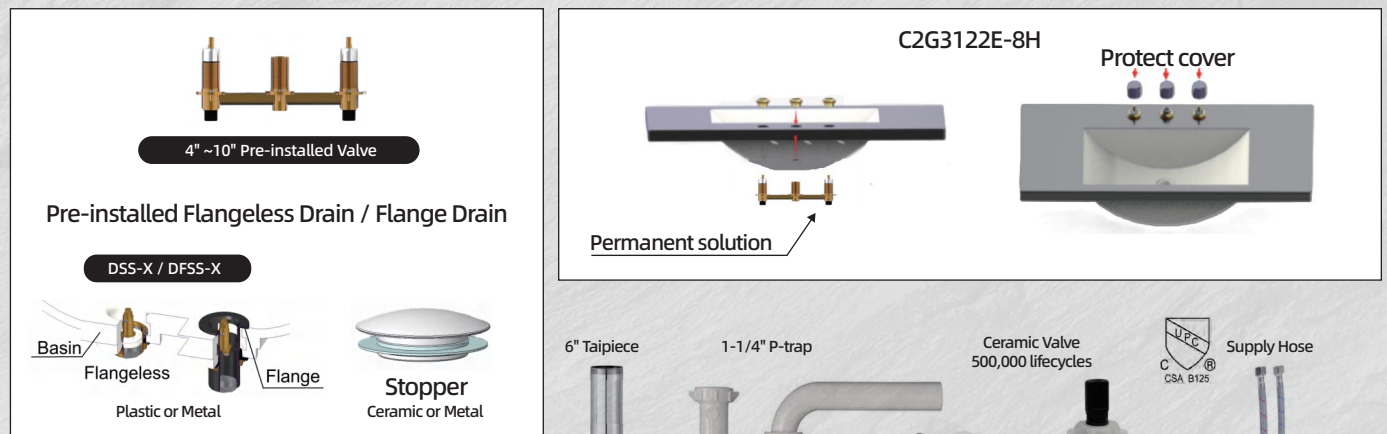

Basin / Flangeless / Flange / Stopper
Plastic or Metal / Ceramic or Metal

6" Tailpiece

1-1/4" P-trap

Ceramic Valve
500,000 lifecycles

Supply Hose

Pre-installed Flangeless Drain / Flange Drain