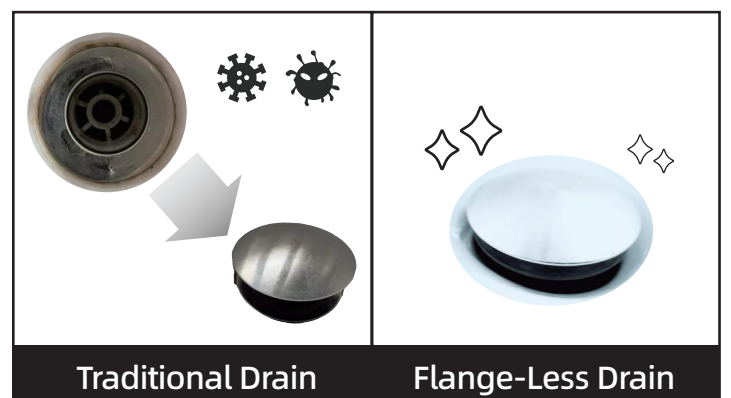

Vanity with Modular Deck System

Modular Deck System:

Ceramic Basin w/Per-installed Valves and Flangeless Drain.

4"~ 8" Split Trim, Drain Stopper, 6" Tailpiece, P-Trap and Supply hoses.

Door Style: Shaker, Slab, Slim or Customized.

Material: MDF, Solid Wood or Particleboard for Door ; Plywood or Particleboard for Panels ; Customizable.

Dimensions: 18"~ 48" Wide ; 17" ~ 21" Deep ; Customizeable.

Various Color and Finish Options Available: Paint, PVC, and Melamine.

01

V318SB-213MB
Faucet trim no. 8G213MB

w/Replaceable trim System
KD Vanity W31" x D18" x H34.5"
Shaker PVC Door, Particleboard Box, Blue

02

V308LW-CW217B
Faucet trim no. 8J217B

w/Replaceable trim System
KD Vanity W30" x D18" x H34.5"
Particleboard Door & Box, Wood Grain Laminate, Walnut

03

VF241SG-263B
Faucet trim no. 4C263B

w/Replaceable trim System
Folding type W24" x D21.5" x H34.2"
Shaker PVC Door, Particleboard Box, Gray

04

VW308SG-NB294BN
Faucet trim no. 8L294BN

w/Replaceable trim System
Wallhung W30" x D18" x H19" Slab PVC Door
Particleboard Box, Gray

Flangeless Drain (Worldwide Patent Pending)

DSS-X

Specification: Ø2"xL8-3/8" w/Stopper & Tailpipe.

Material Option: Metal, Plastic, Porcelain.

Finish: Porcelain(P), Chrome (C), Brushed Nickel(BN),
Rose Gold(RG), Matt Black (MB), Brass PVD(B).

Our newly patented flange-less drain is designed to prevent dirt buildup around the sink, ensuring a cleaner and more hygienic experience. Unlike traditional drains with flanges that trap grime and bacteria, our innovative design offers seamless functionality and easy maintenance.