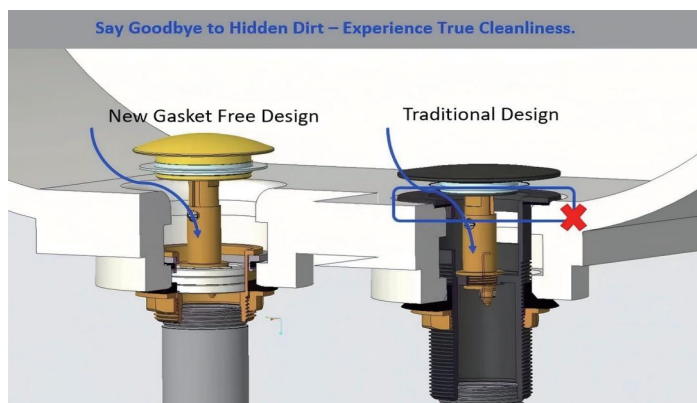

Vanity with Modular Deck System

Modular Deck System:

Ceramic Basin w/Per-installed Valves and Flangeless Drain.

4"~ 8" Split Trim, Drain Stopper, 6" Tailpiece, P-Trap and Supply hoses.

Door Style: Shaker, Slab, Slim or Customized.

Material: MDF, Solid Wood or Particleboard for Door ; Plywood or Particleboard for Panels ; Customizable.

Dimensions: 18"~ 48" Wide ; 17" ~ 21" Deep ; Customizeable.

Various Color and Finish Options Available: Paint, PVC, and Melamine.

01

V318SB-213MB
Faucet trim no. 8G213MB

w/Replaceable trim System
KD Vanity W31" x D18" x H34.5"
Shaker PVC Door, Particleboard Box, Blue

02

V308LW-CW217B
Faucet trim no. 8J217B

w/Replaceable trim System
KD Vanity W30" x D18" x H34.5"
Particleboard Door & Box, Wood Grain Laminate, Walnut

03

VF241SG-263B
Faucet trim no. 4C263B

w/Replaceable trim System
Folding type W24" x D21.5" x H34.2"
Shaker PVC Door, Particleboard Box, Gray

04

VW308SG-NB294BN
Faucet trim no. 8L294BN

w/Replaceable trim System
Wallhung W30" x D18" x H19" Slab PVC Door
Particleboard Box, Gray

Flangeless Drain (Worldwide Patent Pending)

DSS-X

Specification: Ø2"xL8-3/8" w/Stopper & Tailpipe.

Material Option: Metal, Plastic, Porcelain.

Finish: Porcelain(P), Chrome (C), Brushed Nickel(BN),
Rose Gold(RG), Matt Black (MB), Brass PVD(B).

Our newly patented flange-less drain is designed to prevent dirt buildup around the sink, ensuring a cleaner and more hygienic experience. Unlike traditional drains with flanges that trap grime and bacteria, our innovative design offers seamless functionality and easy maintenance.