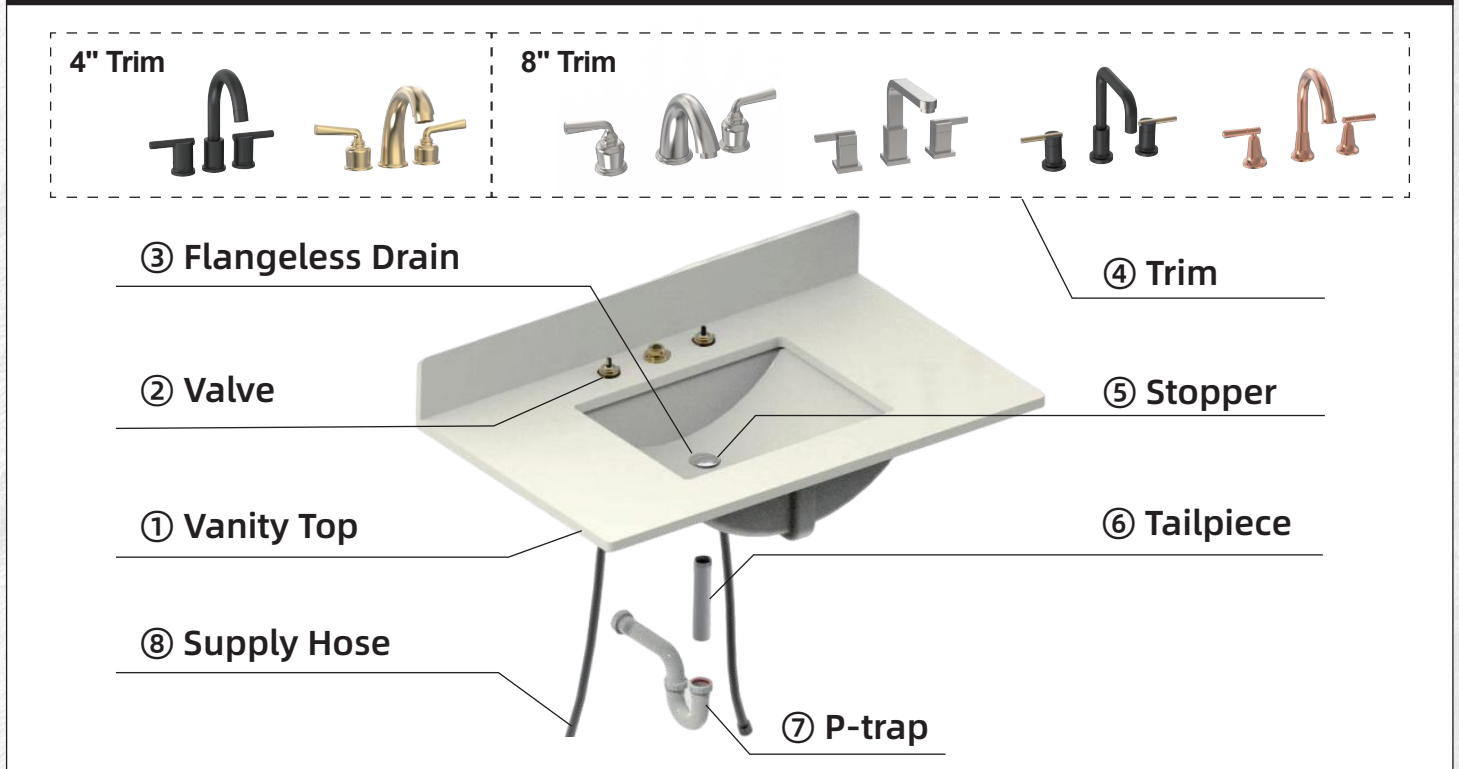

Pre-installed Structure for Widespread Faucet & Drain - PATENT PENDING

01 - Vanity Top Material
Ceramic/Granite/Quartz/Engineer Stone/Cultral Marble/Other

01-1 Vanity Top Size by Inches
Width:25~49, Depth: 17~22 or Customized

01-2 Vanity Top Color Options (Customized Color)

Carrara White (CW)	Gray (G)	Lauren Black(LB)	Porcelain(P)	Nero Margiua(NB)	Sky Gray(SG)	Sparkle White(SW)	Bala White(BW)

(X) or (XX) = Color Simplifying Letter

02 - Valve Material Options

8S or 4S SS304	8H or 4H Hybrid	8P or 4P Non-Metallic

Stainless=S, H=Hybrid, P=Plastic.

03 - Drain Structure

DFSS-X Flange Brass/ SS/Hybrid/Plastic	DSS-X Flangeless Brass/SS/Hybrid/Plastic

S=Stainless, F=Flange, S=Stopper, X = Finish/Color

05 - Stopper

DC-X / DS-X / DB-X
Ceramic/SS/Brass

04 - 8" Widespread Style

8J217X	8G213X	8C263X	8L294X

X = Finish/Color

04 - 4" Widespread Style

4C217X	4C263X

Finish Option for Widespread & Stopper

Porcelain(P)	Chrome (C)	Brushed Nickel(BN)	Rose Gold(RG)	Matt Black (MB)	Brass PVD(B)

(X) or (XX) = Color Simplifying Letter

06 - Taipiece

TP-S 6" Metal	TP-P 6" Plastic

07 - P-trap Material

PT-S Metal	PT-P Plastic

S=Stainless(or metal), P=Plastic.

08 - Supply Hose Material

SH-S Stainless steel braided	SH-P Nylon braided